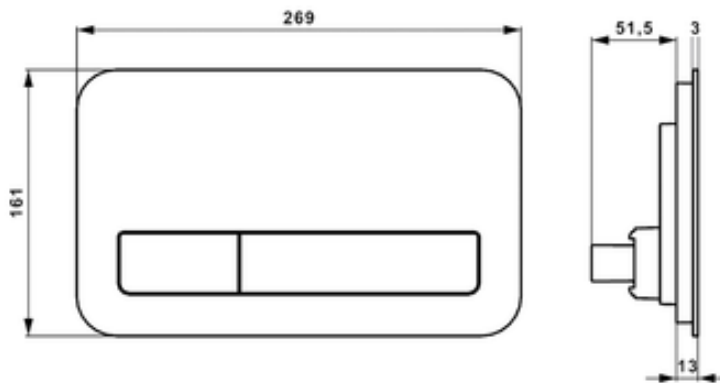

VILLEROY & BOCH

VICONNECT

M200 FLUSH PLATE

PATERSON

NEW ZEALAND 1955

BRAND / MODEL	Villeroy & Boch M200 Flush Plate Black Gloss Glass
CODE	922 400 RB
ACTUATION TYPE	Mechanical
WARRANTY	5 Years*
FINISH	Black Gloss Glass
ADDITIONAL INFORMATION	The ViConnect installation systems are ideal for use with all toilets from Villeroy & Boch. The modern and timeless flush plates in exclusive Villeroy & Boch designs open up additional scope for an individual look to the bathroom. This complete one-stop solution is tried and tested with Villeroy & Boch quality – Made in Germany.