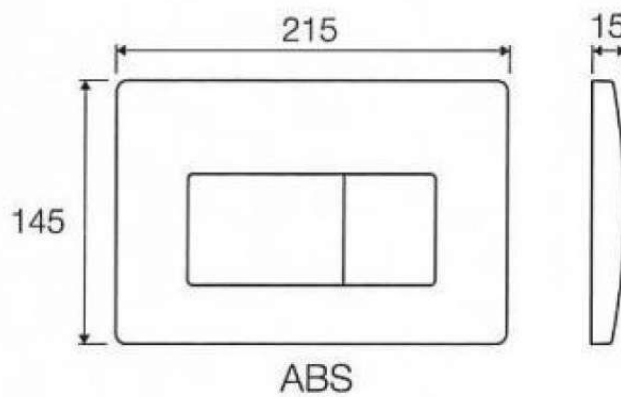

# TECHNICAL SCHEDULE

Valsir Tropea3 mechanical ABS push plate, White 215 x 145 mm

Code: VS0871301

*Inspirational + European + Bathroomware*