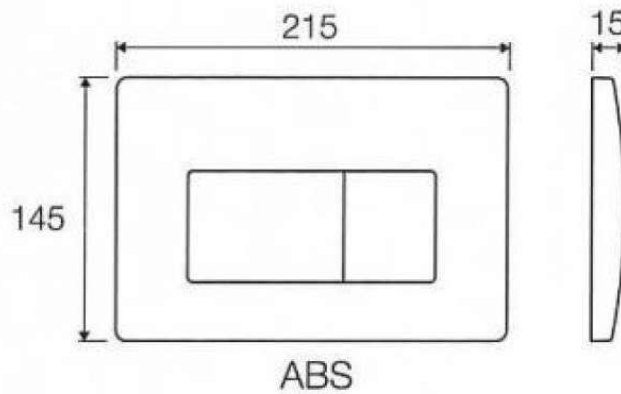

TECHNICAL SCHEDULE

Valsir Tropea3 mechanical ABS push plate, White 215 x 145 mm

Code: VS0871301

Inspirational + European + Bathroomware