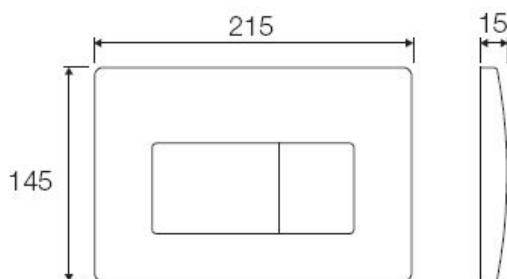

TECHNICAL SCHEDULE

VALSIR Tropea 3 Pneumatic Push Plate ABS Small Satin

Code: VS0872637

Inspirational + European + Bathroomware