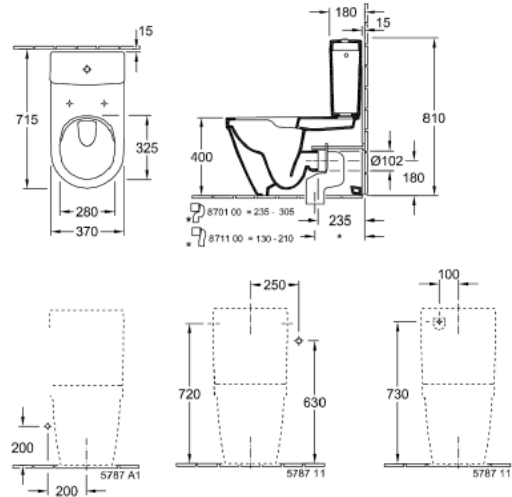

VILLEROY & BOCH

ARCHITECTURA BTW SUITE

DIRECT FLUSH

PATERSON

NEW ZEALAND 1955

MAKE/MODEL	Villeroy & Boch Architectura Direct Flush Btw Suite With Slim Seat
FINISH	Alpine White
CODE	5691CSS
SET OUT	5691CSS- Universal S or P trap – P trap set out 140mm. S trap set out 50 - 190mm Optional S trap outlet available if required for 140 – 240mm centre (Code 8702 – not supplied)
SPECIFICATIONS	German dual flush mechanism ; Rapid & extremely quiet fill valve ; High quality seat & cover ; Concealed rear water inlet ; Featuring Villeroy & Boch DirectFlush ; Rimless technology
WARRANTY	5 years ceramics / 2 years seats / 2 years valves
WELS RATING	4 Star - Average flush 3.5L