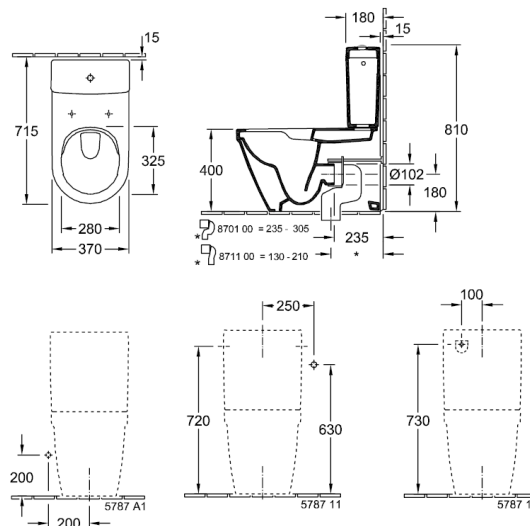

VILLEROY & BOCH

ARCHITECTURA BTW SUITE

DIRECT FLUSH

PATERSON

NEW ZEALAND 1955

| | |
|-----------------------|--|
| MAKE/MODEL | Villeroy & Boch Architectura Direct Flush Btw Suite With Slim Seat |
| FINISH | Alpine White |
| CODE | 5691C |
| SET OUT | 5691C- Universal S or P trap – P trap set out 140mm. S trap set out 50 - 190mm Optional S trap outlet available if required for 140 – 240mm centre (Code 8701 – not supplied) |
| SPECIFICATIONS | German dual flush mechanism ; Rapid & extremely quiet fill valve ; High quality seat & cover ; Concealed rear water inlet ; Featuring Villeroy & Boch DirectFlush ; Rimless technology |
| WARRANTY | 5 years ceramics / 2 years seats / 2 years valves |
| WELS RATING | 4 Star - Average flush 3.5L |