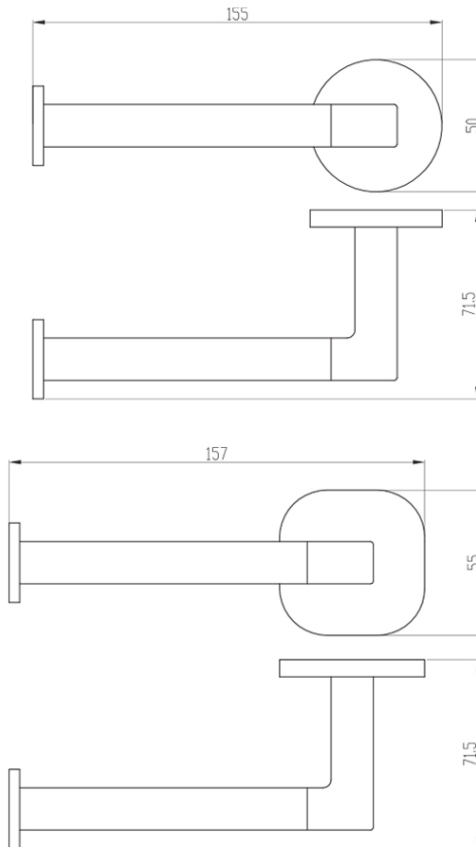

## Technical Specification

*Note: All dimensions are in millimetres and are subject to normal manufacturing variations. Always use the physical product measurements for cut-outs and rough-ins as the technical details shown may differ from the actual product. Use acetic cured silicone sealant. Do not use epoxy type adhesives. Clean with damp cloth. Do not use abrasive cleaners, liquids or pastes.*