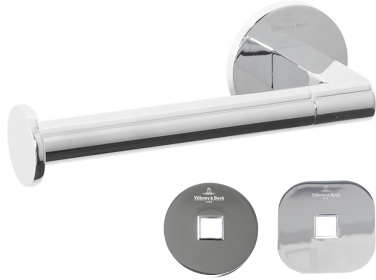

# Architectura Left Hand Face Toilet Roll Holder

## Product Image

Includes Round & Soft Square Flanges