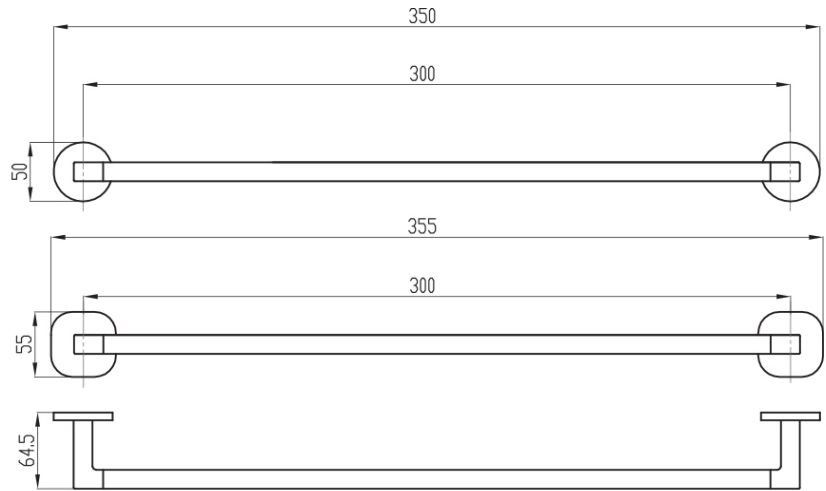

Architectura 300mm Towel Rail

Product Image

Includes Round & Soft Square Flanges

Product Details

Code: TVA1550961
Brand: Villeroy & Boch
Range: O.Novo
Warranty: *

Additional Features

Required Product

Recommended Products

Additional Notes

- Round Backing Flange & Soft Square Backing Flange included
- Triple Fixing

Technical Specification

*Please visit argentaust.com.au/warranty to view the full warranty

Note: All dimensions are in millimetres and are subject to normal manufacturing variations. Always use the physical product measurements for cut-outs and rough-ins as the technical details shown may differ from the actual product. Use acetic cured silicone sealant. Do not use epoxy type adhesives. Clean with damp cloth. Do not use abrasive cleaners, liquids or pastes.