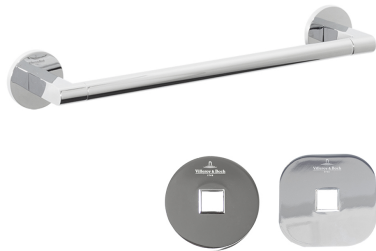

Architectura 300mm Towel Rail

Product Image

Includes Round & Soft Square Flanges

Product Details

Code: TVA1550961
Brand: Villeroy & Boch
Range: O.Novo
Warranty: *

Additional Features

Required Product

Recommended Products

Additional Notes

- Round Backing Flange & Soft Square Backing Flange included
- Triple Fixing

Technical Specification

*Please visit argentaust.com.au/warranty to view the full warranty

Note: All dimensions are in millimetres and are subject to normal manufacturing variations. Always use the physical product measurements for cut-outs and rough-ins as the technical details shown may differ from the actual product. Use acetic cured silicone sealant. Do not use epoxy type adhesives. Clean with damp cloth. Do not use abrasive cleaners, liquids or pastes.