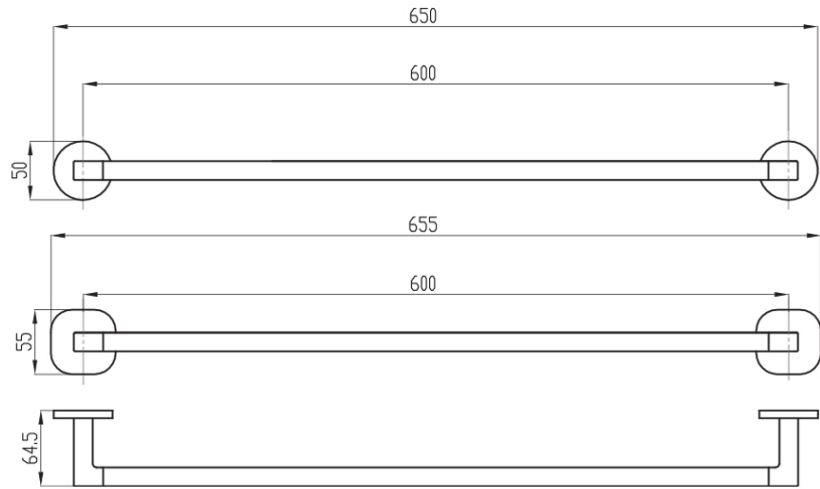

Architectura 600mm Towel Rail

Product Image

Includes Round & Soft Square Flanges

Product Details

Code: TVA1550261
Brand: Villeroy & Boch
Range: O.Novo
Warranty: *

Additional Features

Required Product

Recommended Products

Additional Notes

- Round Backing Flange & Soft Square Backing Flange included
- Triple Fixing

Technical Specification

*Please visit argentaust.com.au/warranty to view the full warranty

Note: All dimensions are in millimetres and are subject to normal manufacturing variations. Always use the physical product measurements for cut-outs and rough-ins as the technical details shown may differ from the actual product. Use acetic cured silicone sealant. Do not use epoxy type adhesives. Clean with damp cloth. Do not use abrasive cleaners, liquids or pastes.