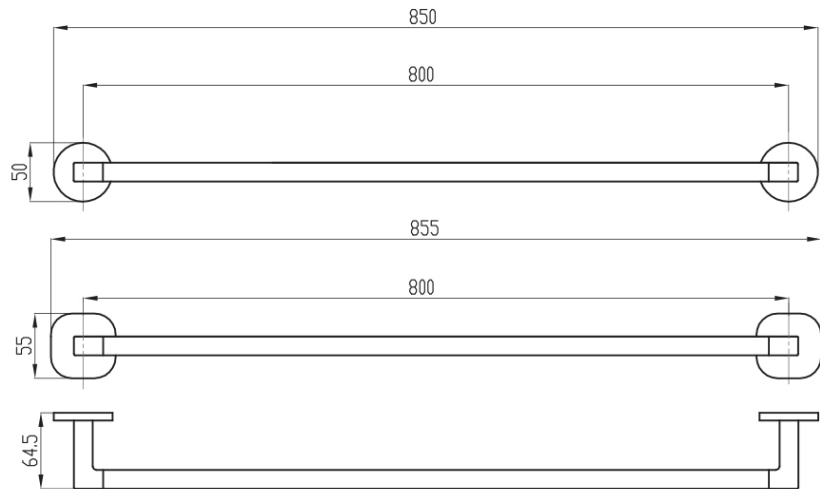

Architectura 800mm Towel Rail

Product Image

Includes Round & Soft Square Flanges

Product Details

Code: TVA1550361
Brand: Villeroy & Boch
Range: O.Novo
Warranty: *

Additional Features

Required Product

Recommended Products

Additional Notes

- Round Backing Flange & Soft Square Backing Flange included
- Triple Fixing

Technical Specification

*Please visit argentaust.com.au/warranty to view the full warranty

Note: All dimensions are in millimetres and are subject to normal manufacturing variations. Always use the physical product measurements for cut-outs and rough-ins as the technical details shown may differ from the actual product. Use acetic cured silicone sealant. Do not use epoxy type adhesives. Clean with damp cloth. Do not use abrasive cleaners, liquids or pastes.