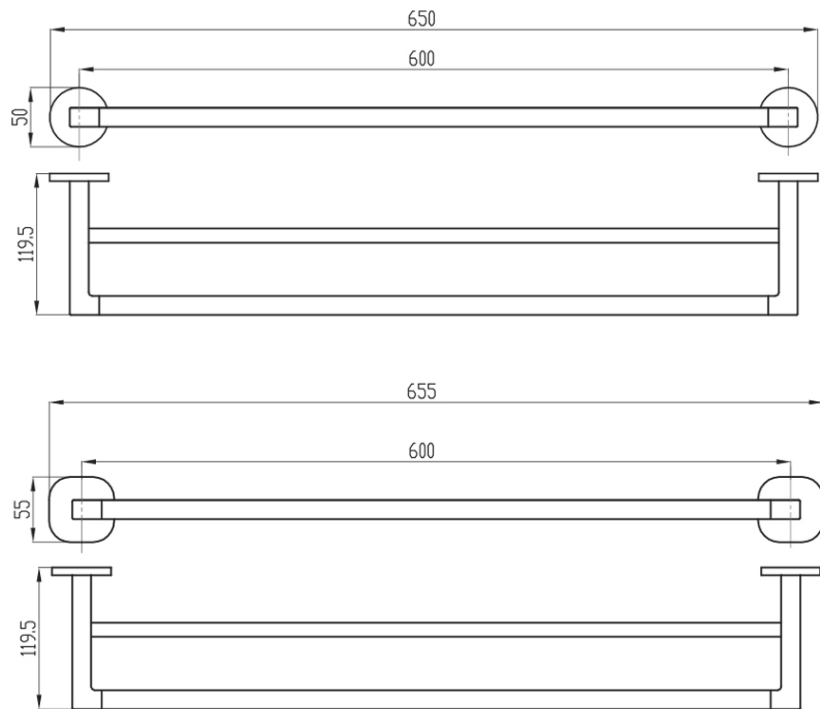

Architectura 600mm Dbl Towel Rail

Product Image

Includes Round & Soft Square Flanges

Product Details

Code: TVA1550461
Brand: Villeroy & Boch
Range: O.Novo
Warranty: *

Additional Features

Required Product

Recommended Products

Additional Notes

- Round Backing Flange & Soft Square Backing Flange included
- Triple Fixing

Technical Specification

*Please visit argentaust.com.au/warranty to view the full warranty

Note: All dimensions are in millimetres and are subject to normal manufacturing variations. Always use the physical product measurements for cut-outs and rough-ins as the technical details shown may differ from the actual product. Use acetic cured silicone sealant. Do not use epoxy type adhesives. Clean with damp cloth. Do not use abrasive cleaners, liquids or pastes.