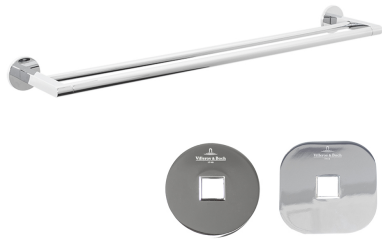

Architectura 600mm Dbl Towel Rail

Product Image

Includes Round & Soft Square Flanges

Product Details

Code: TVA1550461
Brand: Villeroy & Boch
Range: O.Novo
Warranty: *

Additional Features

Required Product

Recommended Products

Additional Notes

- Round Backing Flange & Soft Square Backing Flange included
- Triple Fixing

Technical Specification

*Please visit argentaust.com.au/warranty to view the full warranty

Note: All dimensions are in millimetres and are subject to normal manufacturing variations. Always use the physical product measurements for cut-outs and rough-ins as the technical details shown may differ from the actual product. Use acetic cured silicone sealant. Do not use epoxy type adhesives. Clean with damp cloth. Do not use abrasive cleaners, liquids or pastes.