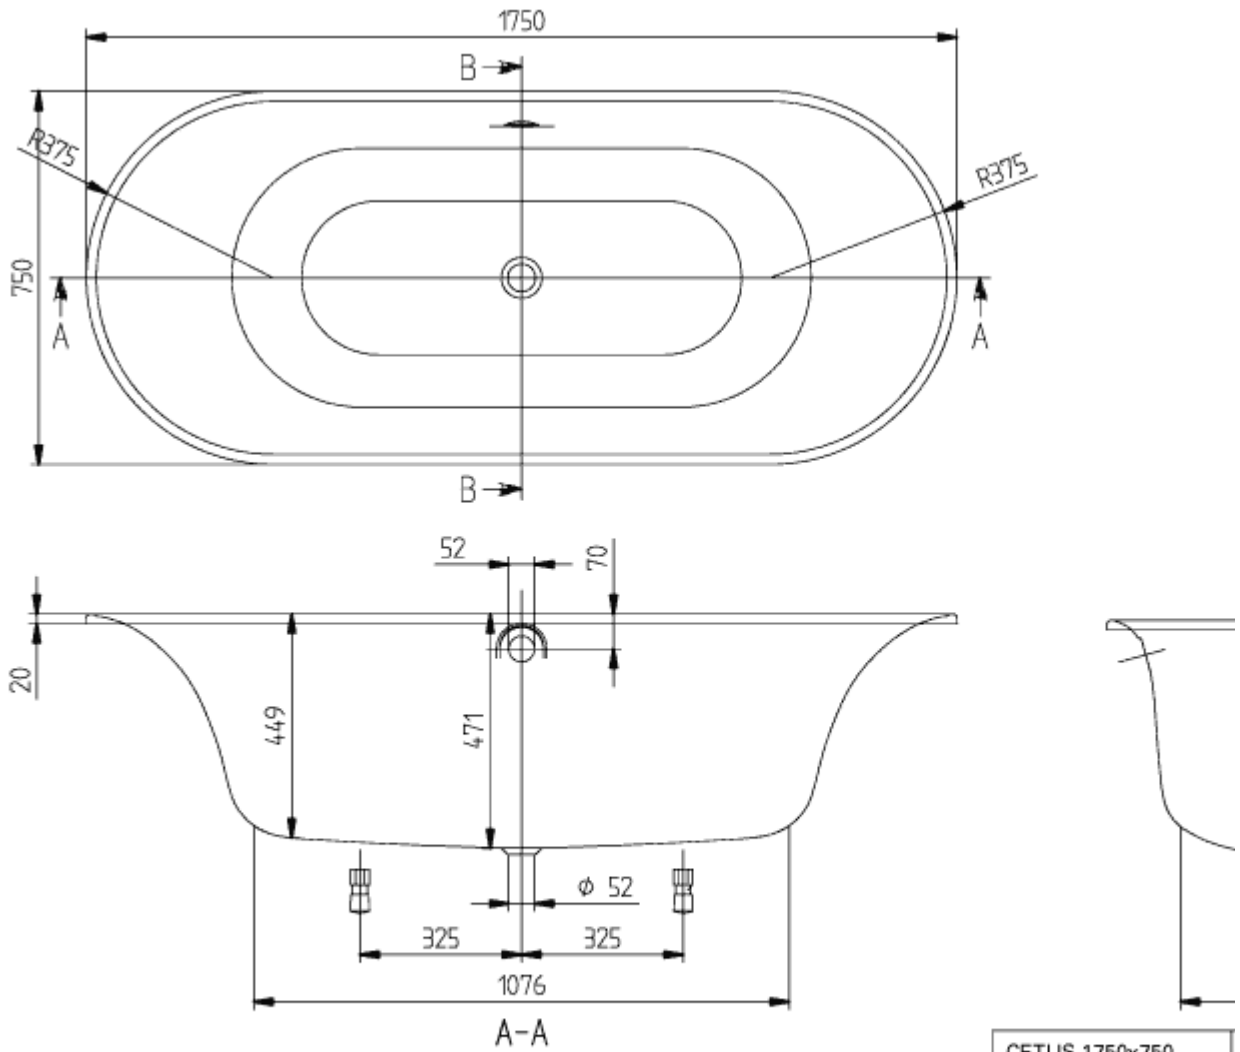

CETUS OVAL BATH OVAL

PRODUCT INFORMATION

Article title	Villeroy & Boch Cetus Oval bath, 1750 x 750 mm, White Alpin
Article number	UBQ175CEU7V-01
Assembly / Assembly type	built-in installation
Scope of delivery	1 x oval bath , 2 x bath support frame (self-adhesive), adjustable from 130 - 180 mm
Length in mm	1750
Width in mm	750
Height in mm	496
Interior depth	471
Collection	Cetus
Product designation	Oval bath
Material	Quaryl®
With overflow	Yes
Number of people	2
Shape	Oval
Colour designation	White Alpin
With slip resistance	No
Outlet / outlet	central outlet
Interior form	oval
SilentFlow	No

TECHNICAL DRAWINGS

UBQ175CEU7V-01

CETUS 1750x750 UBQ175CEU2
V02/ 05-02-2020

UBQ175CEU7V-01

CETUS 1750x750 UBQ175CEU7	
V02/ 05-02-2020	Villeroy & Boch 1748