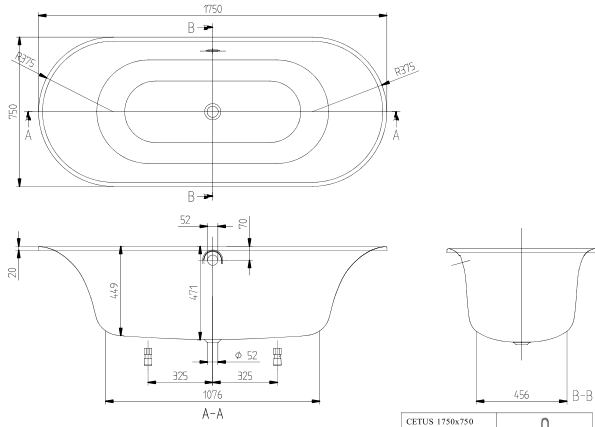

CETUS OVAL BATH OVAL

PRODUCT INFORMATION

Article title	Villeroy & Boch Cetus Oval bath, 1750 x 750 mm, White Alpin
Article number	UBQ175CEU7V-01
Assembly / Assembly type	built-in installation
Scope of delivery	1 x oval bath , 2 x bath support frame (self-adhesive), adjustable from 130 - 180 mm
Length in mm	1750
Width in mm	750
Height in mm	496
Interior depth	471
Collection	Cetus
Product designation	Oval bath
Material	Quaryl®
With overflow	Yes
Number of people	2
Shape	Oval
Colour designation	White Alpin
With slip resistance	No
Outlet / outlet	central outlet
Interior form	oval
SilentFlow	No

TECHNICAL DRAWINGS

UBQ175CEU7V-01

CETUS 1750x750 UBQ175CEU2
V02/ 05-02-2020

UBQ175CEU7V-01

CETUS 1750x750 UBQ175CEU7	
V02/ 05-02-2020	Villeroy & Boch 1748