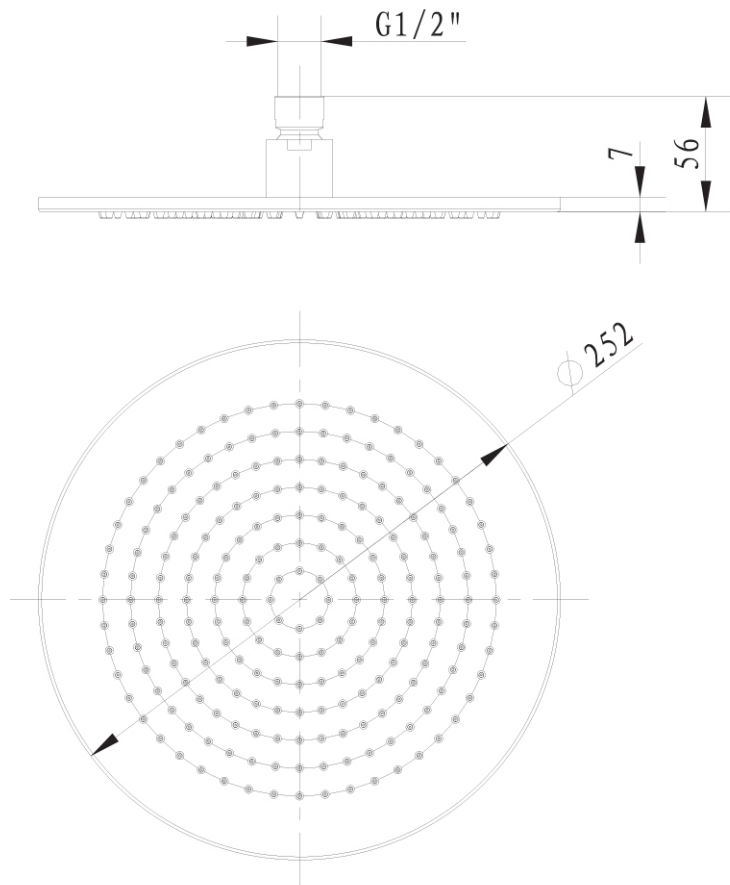

Embrace 250 Overhead Shower

Product Image

Product Details

| | |
|-------------|-----------------------------|
| SKU: | VSH401250B |
| Brand: | Villeroy & Boch |
| Range: | Embrace |
| Warranty: | 15 Years |
| WELS: | 3 Star 9 LPM, Reg #: S13907 |

Additional Features

Technical Specification

Note: All dimensions are in millimetres and are subject to normal manufacturing variations. Always use the physical product measurements for cut-outs and rough-ins as the technical details shown may differ from the actual product. Use acetic cured silicone sealant. Do not use epoxy type adhesives. Clean with damp cloth. Do not use abrasive cleaners, liquids or pastes.