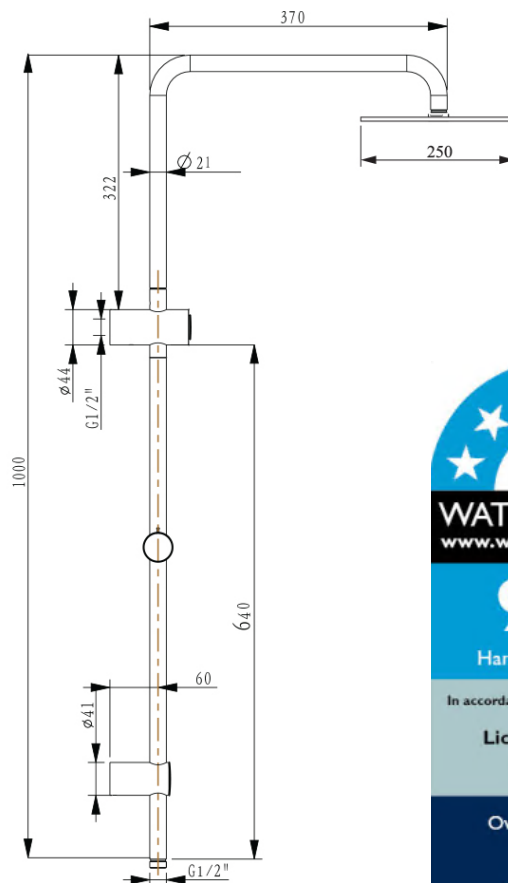

# Embrace Pure 250 Shower System

**Product Image**

**Product Details**

**Code:** VSS82561B  
**Brand:** Villeroy & Boch  
**Range:** Embrace  
**Warranty:** 15 Years\*  
**WELS:** HH 3 STAR (OH 4 STAR) 9 LPM, Reg #: S16833

**Additional Features**

**Technical Specification**

**Required Product**

**Recommended Products**

**Additional Notes**

- 250 Overhead
- Easy Clean Silicon Nozzles
- 1500mm Shower Hose
- Push Button Diverter Activation

\*Please visit [argentaust.com.au/warranty](http://argentaust.com.au/warranty) to view the full warranty

Note: All dimensions are in millimetres and are subject to normal manufacturing variations. Always use the physical product measurements for cut-outs and rough-ins as the technical details shown may differ from the actual product. Use acetic cured silicone sealant. Do not use epoxy type adhesives. Clean with damp cloth. Do not use abrasive cleaners, liquids or pastes.