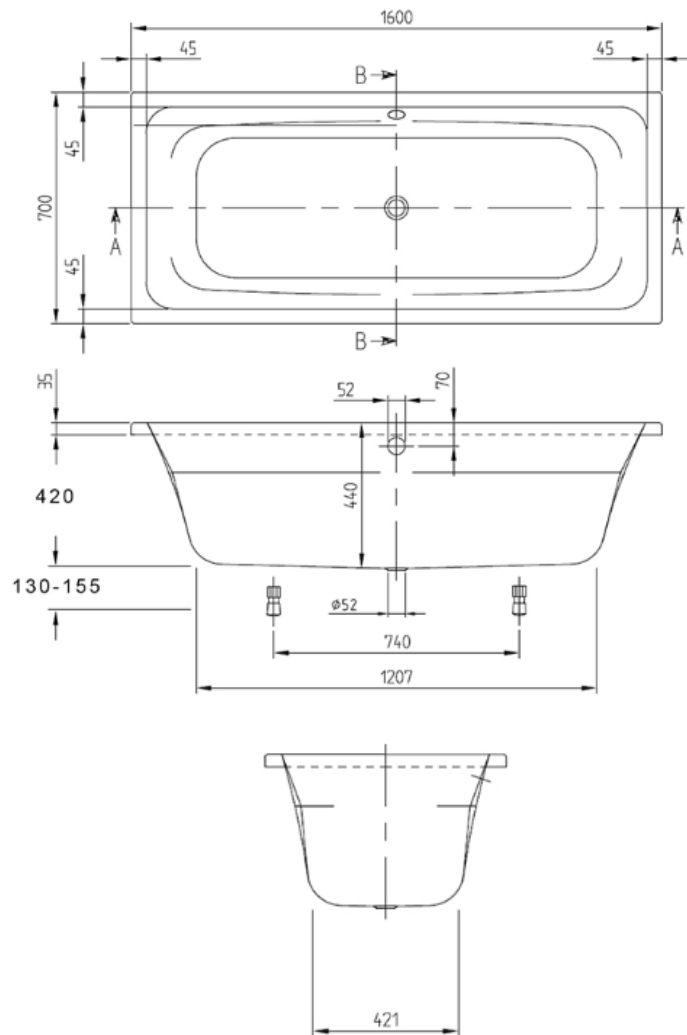

VILLEROY & BOCH

TARGA

DROP IN BATH

PATERSON

NEW ZEALAND 1955

BRAND / MODEL	Villerooy & Boch Targa Drop in Bath -1600L
DIMENSIONS / WEIGHT	1600L x 700W x 440D – 23.5kg
CODE	UBA160FRA2V-01
MATERIAL	Acrylic
COLOUR	Alpine White
ADDITIONAL INFORMATION	Includes: Chrome overflow waste combination & adjustable base support feet