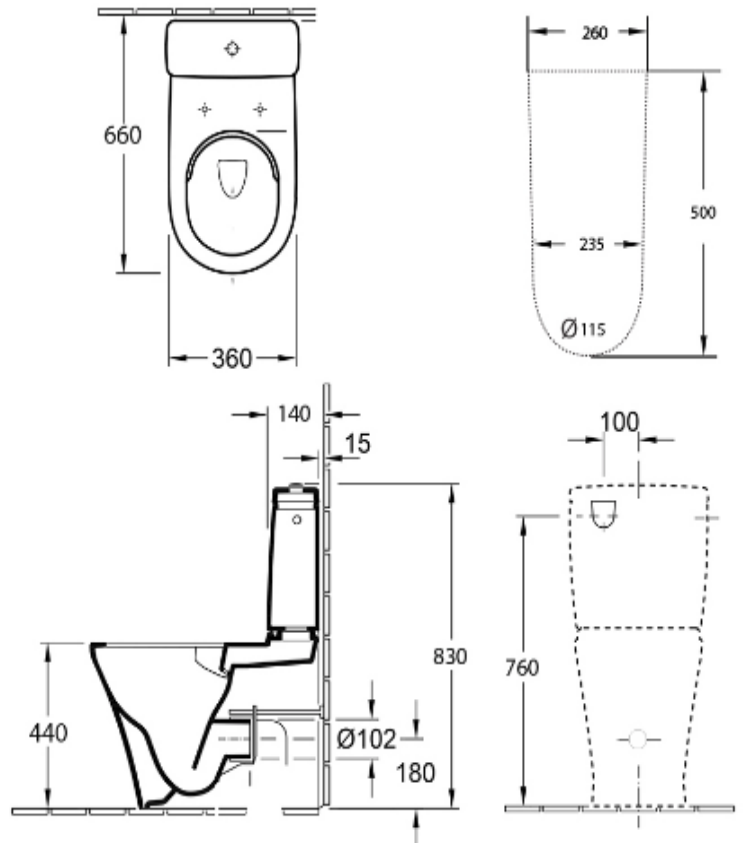

VILLEROY & BOCH

O.NOVO 2.0

COMFORT HEIGHT BTW SUITE

PATERSON

NEW ZEALAND 1955

BRAND / MODEL	Villeroy & Boch O.Novo 2.0 BTW Toilet with Direct Flush and Soft Close Seat
CODE	5666C11
FINISH	Alpine White
SPECIFICATIONS	German dual flush mechanism ; Rapid & extremely quiet fill valve ; High quality seat & cover ; Concealed rear water inlet ; Featuring Villeroy & Boch DirectFlush ; Rimless technology
SET OUT	Universal S or P trap: P trap set out 180mm. S trap set out 50 – 160mm Optional S trap outlet available if required for 140 – 240mm centre (code 8701 not supplied)
WARRANTY	5 Year Warranty*
WELS RATING	4 Star/4.5/3L