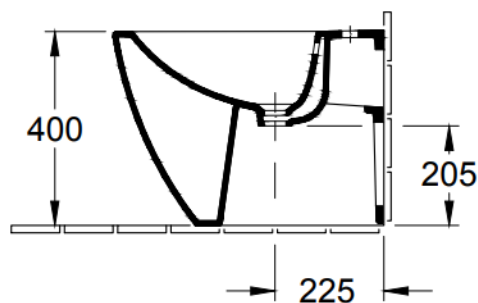

VILLEROY & BOCH

SUBWAY 2.0

FLOORSTANDING

PATERSON

NEW ZEALAND 1955

BRAND / MODEL	Villeroy & Boch Subway 2.0 – Floorstanding Bidet
MATERIAL	Sanitary porcelain
CODE	5401 00 01
DIMENSIONS	370mm x 560mm
SPECIFICATIONS	Incl. fastening set for concealed mounting system ; Weight: 27kg ; CeramicPlus for quick and hygienic cleaning ; Sanitary ceramic is especially long-lasting and easy to clean
WARRANTY	1 Year*