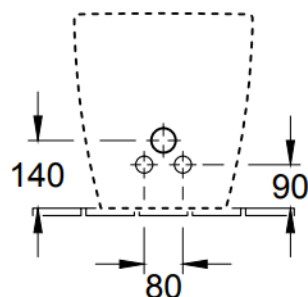

VILLEROY & BOCH

SUBWAY 2.0

FLOORSTANDING

PATERSON

NEW ZEALAND 1955

BRAND / MODEL	Villeroy & Boch Subway 2.0 – Floorstanding Bidet
MATERIAL	Sanitary porcelain
CODE	5401 00 01
DIMENSIONS	370mm x 560mm
SPECIFICATIONS	Incl. fastening set for concealed mounting system ; Weight: 27kg ; CeramicPlus for quick and hygienic cleaning ; Sanitary ceramic is especially long-lasting and easy to clean
WARRANTY	1 Year*