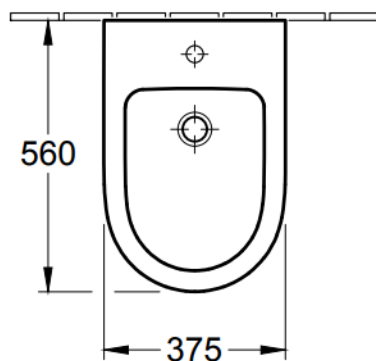

VILLEROY & BOCH

SUBWAY 2.0

FLOORSTANDING

PATERSON

NEW ZEALAND 1955

BRAND / MODEL	Villeroy & Boch Subway 2.0 – Floorstanding Bidet
MATERIAL	Sanitary porcelain
CODE	5401 00 01
DIMENSIONS	370mm x 560mm
SPECIFICATIONS	Incl. fastening set for concealed mounting system ; Weight: 27kg ; CeramicPlus for quick and hygienic cleaning ; Sanitary ceramic is especially long-lasting and easy to clean
WARRANTY	1 Year*