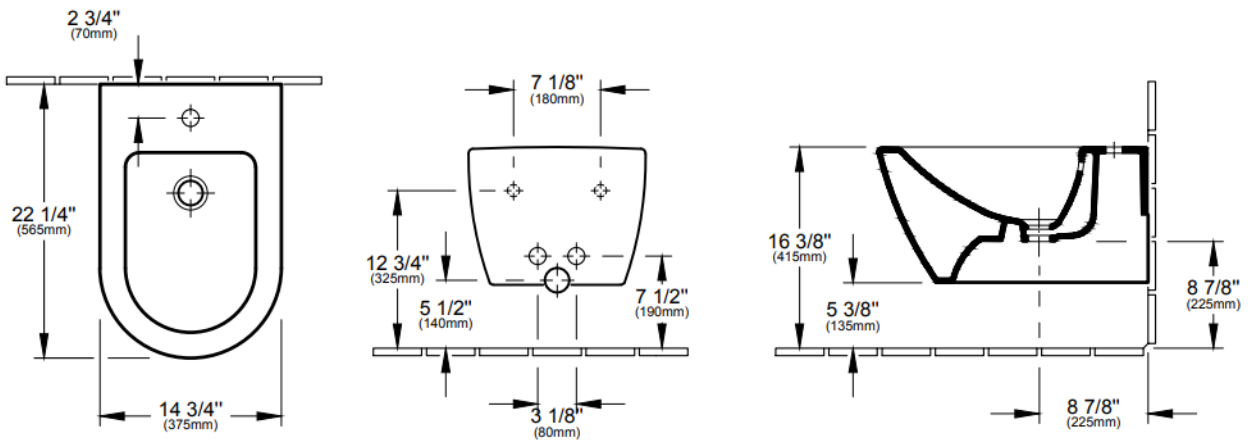

VILLEROY & BOCH

SUBWAY 2.0

WALL HUNG BIDET

PATERSON

NEW ZEALAND 1955

BRAND / MODEL	Villeroy & Boch Subway 2.0 – Wall Hung Bidet
MATERIAL	Sanitary porcelain
CODE	5400 00 01
DIMENSIONS	565mm x 375mm
SPECIFICATIONS	Incl. fastening set for concealed mounting system, In-wall bidet carrier can be ordered from Geberit (article # 111.520.00.1). This wall-mounted bidet is made of vitreous china. The product is with overflow. The product is with ceramic plus. The wall-mounted bidet is Villeroy & Boch model 5400U0.
WARRANTY	1 Year*