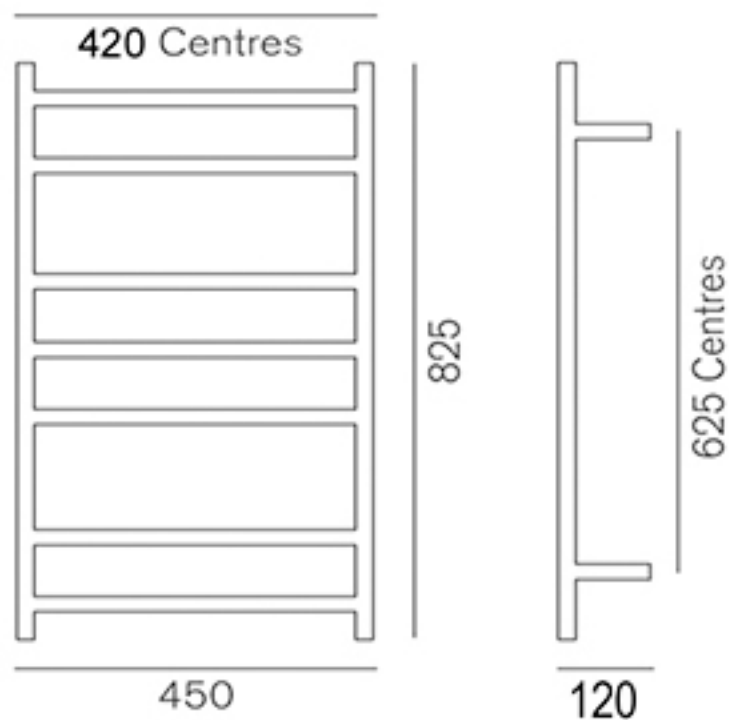

**Formé 825
slimline**

825x450x120 mm

7 Rails

68 watts

WF825S

HEIRLOOM
BATHROOMS WITH STYLE

MEASUREMENTS SUBJECT TO MANUFACTURING TOLERANCE