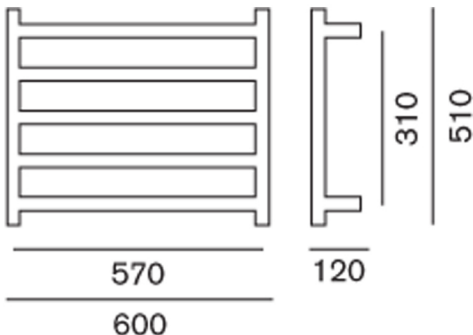

CALLISTO TOWEL WARMER

600x510x120

WK510

5 Rungs

 **HEIRLOOM**
THE FINISHING TOUCH

MEASUREMENTS SUBJECT TO MANUFACTURING TOLERANCE
SPECIFICATIONS MAY CHANGE WITHOUT NOTICE