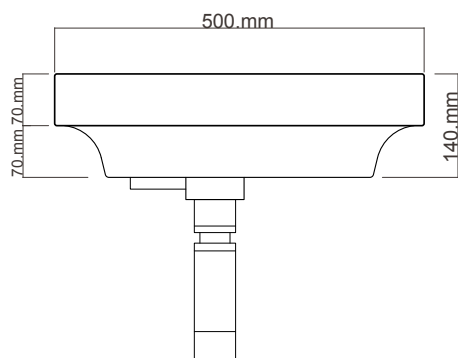

GRANDANGOLO BASINS.

Michel César

bathroom collection

YOXN01 50 x 50 DX Right Hand Ceramic

Dimensions — W 500mm H 170mm D 500mm

BACK WASHBASIN VIEW

TOP WASHBASIN VIEW

NB: Drawings indicate the technical measurements only and is not a reflection of how the unit will look.