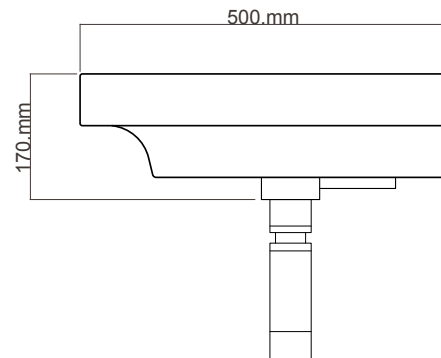

GRANDANGOLO BASINS.

Michel César

bathroom collection

YOXN01 50 x 50 DX Right Hand Ceramic

Dimensions — W 500mm H 170mm D 500mm

BACK WASHBASIN VIEW

TOP WASHBASIN VIEW

NB: Drawings indicate the technical measurements only and is not a reflection of how the unit will look.