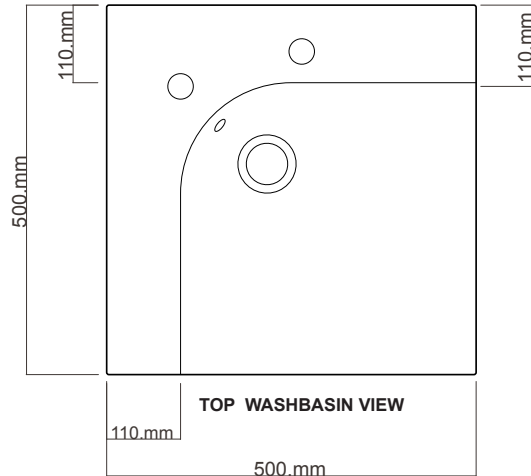

GRANDANGOLO BASINS.

Michel César

bathroom collection

YOXN01 50 x 50 DX Right Hand Ceramic

Dimensions — W 500mm H 170mm D 500mm

BACK WASHBASIN VIEW

TOP WASHBASIN VIEW

NB: Drawings indicate the technical measurements only and is not a reflection of how the unit will look.