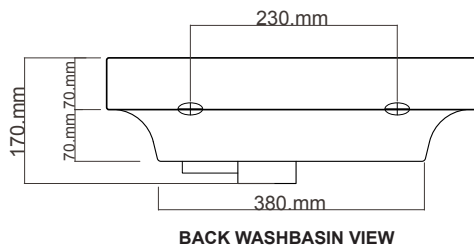

GRANDANGOLO BASINS.

Michel César

bathroom collection

YOXN01 50 x 50 DX Right Hand Ceramic

Dimensions — W 500mm H 170mm D 500mm

BACK WASHBASIN VIEW

TOP WASHBASIN VIEW

NB: Drawings indicate the technical measurements only and is not a reflection of how the unit will look.