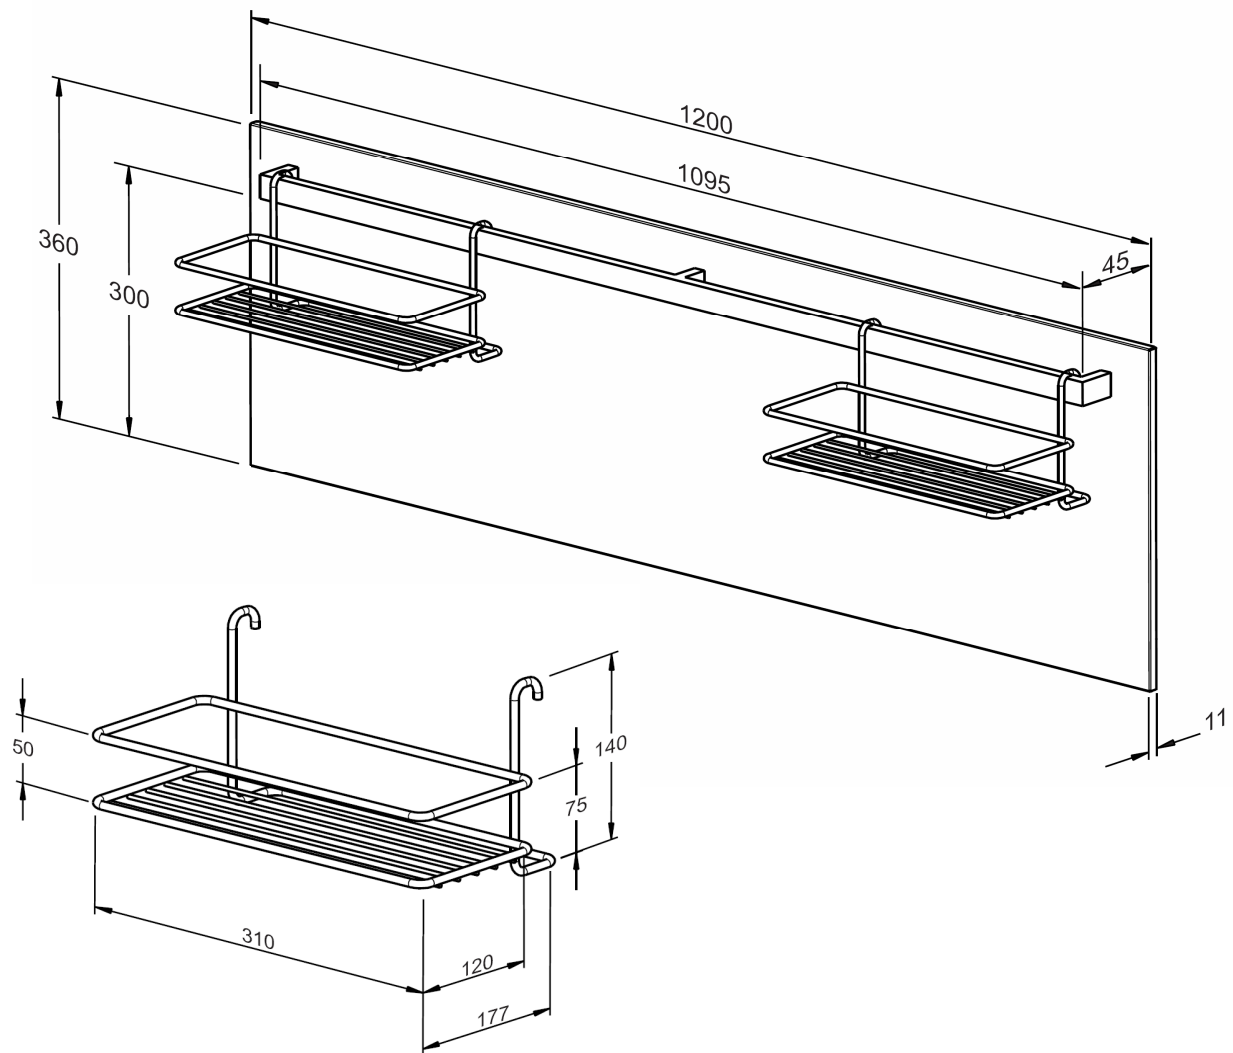

Description: **ROBINHOOD WORKSTATION SUPERTUB SPLASH BACK**  
 Model Number: **SB1200**

## Typical design

## Specifications

**Weight:** 6.0 kg

**Carton dimension (splash back):** 1215 x 505 x 45mm (w x d x h)

**Volume (splash back):** 0.028m<sup>3</sup>

**Carton dimension (baskets):** 335 x 225 x 135mm (w x d x h)

**Volume (baskets):** 0.010m<sup>3</sup>

ISO 9001/2000 CERTIFICATION