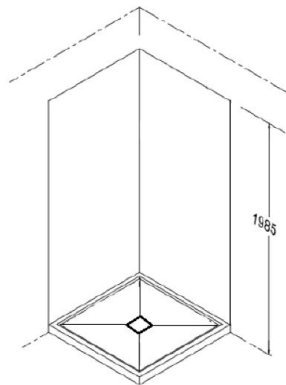

SHOWER SPECIFICATIONS

AMARA 1000 3 WALL FLAT WALL - CENTER WASTE

OPTIONAL EXTRAS

ShowerMaster Glass Shelf 200mm semi round.
7345040200

ShowerMaster Glass Shelf 300mm x 160mm elliptical
7345040201

ShowerMaster Glass Footrest
7345040203