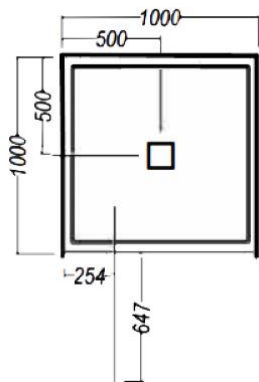

SHOWER SPECIFICATIONS

AMARA 1000 3 WALL FLAT WALL - CENTER WASTE

OPTIONAL EXTRAS

ShowerMaster Glass Shelf 200mm semi round.
7345040200

ShowerMaster Glass Shelf 300mm x 160mm elliptical
7345040201

ShowerMaster Glass Footrest
7345040203