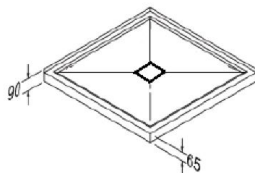

SHOWER SPECIFICATIONS

AMARA 1000 3 WALL FLAT WALL - CENTER WASTE

OPTIONAL EXTRAS

ShowerMaster Glass Shelf 200mm semi round.
7345040200

ShowerMaster Glass Shelf 300mm x 160mm elliptical
7345040201

ShowerMaster Glass Footrest
7345040203