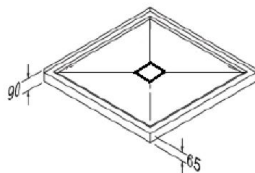

## SHOWER SPECIFICATIONS

AMARA 900 3 WALL FLAT WALL - CENTER WASTE

### OPTIONAL EXTRAS

ShowerMaster Glass Shelf 200mm semi round.  
7345040200

ShowerMaster Glass Shelf 300mm x 160mm elliptical  
7345040201

ShowerMaster Glass Footrest  
7345040203