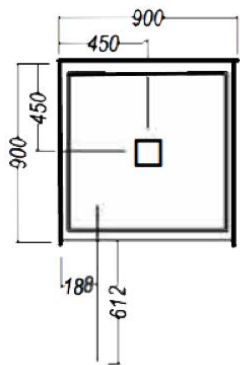

## SHOWER SPECIFICATIONS

AMARA 900 3 WALL FLAT WALL - CENTER WASTE

### OPTIONAL EXTRAS

ShowerMaster Glass Shelf 200mm semi round.  
7345040200

ShowerMaster Glass Shelf 300mm x 160mm elliptical  
7345040201

ShowerMaster Glass Footrest  
7345040203