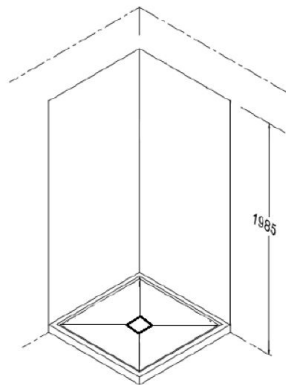

## SHOWER SPECIFICATIONS

AMARA 900 3 WALL FLAT WALL - CENTER WASTE

### OPTIONAL EXTRAS

ShowerMaster Glass Shelf 200mm semi round.  
7345040200

ShowerMaster Glass Shelf 300mm x 160mm elliptical  
7345040201

ShowerMaster Glass Footrest  
7345040203