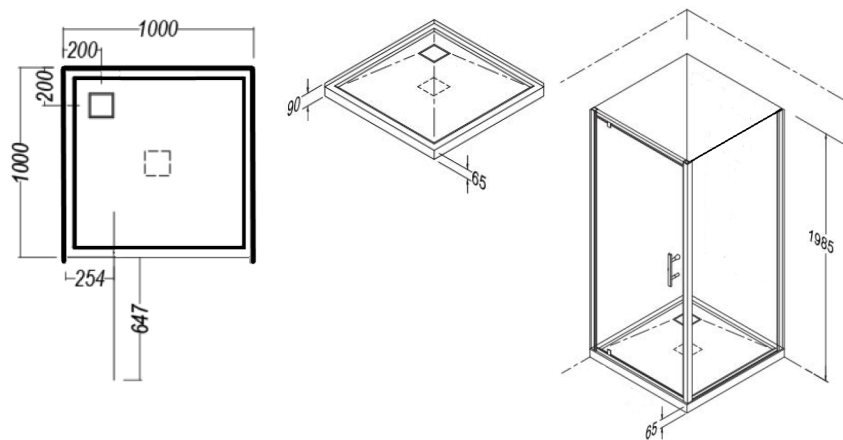

## SHOWER SPECIFICATIONS

AMARA 1000 3 WALL FLAT WALL - CORNER WASTE

 Alternative Centre Waste  
Option Available

### OPTIONAL EXTRAS

ShowerMaster Glass  
Shelf 200mm semi round.  
7345040200

ShowerMaster Glass Shelf  
300mm x 160mm elliptical  
7345040201

ShowerMaster  
Glass Footrest  
7345040203