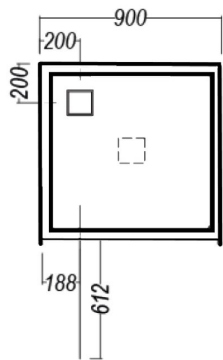

SHOWER SPECIFICATIONS

AMARA 900 3 WALL FLAT WALL - CORNER WASTE

 Alternative Centre Waste Option Available

OPTIONAL EXTRAS

ShowerMaster Glass Shelf 200mm semi round.
7345040200

ShowerMaster Glass Shelf 300mm x 160mm elliptical
7345040201

ShowerMaster Glass Footrest
7345040203