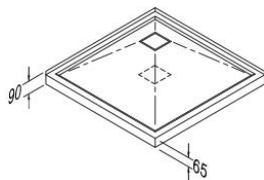

SHOWER SPECIFICATIONS

AMARA 900 3 WALL FLAT WALL - CORNER WASTE

 Alternative Centre Waste Option Available

OPTIONAL EXTRAS

ShowerMaster Glass Shelf 200mm semi round.
7345040200

ShowerMaster Glass Shelf 300mm x 160mm elliptical
7345040201