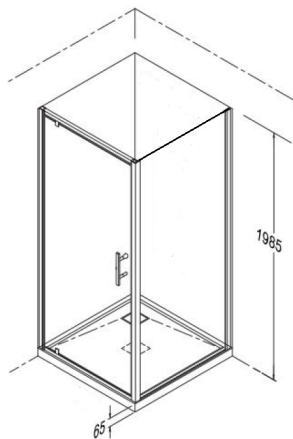

SHOWER SPECIFICATIONS

AMARA 900 3 WALL FLAT WALL - CORNER WASTE

 Alternative Centre Waste Option Available

OPTIONAL EXTRAS

ShowerMaster Glass Shelf 200mm semi round.
7345040200

ShowerMaster Glass Shelf 300mm x 160mm elliptical
7345040201

ShowerMaster Glass Footrest
7345040203