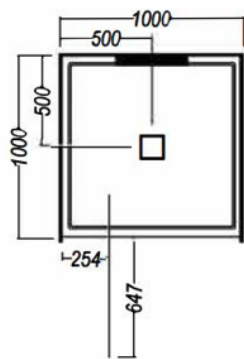

SHOWER SPECIFICATIONS

AMARA 1000 3 WALL SQ - CENTER WASTE

 Alternative Centre Waste Option Available

OPTIONAL EXTRAS

ShowerMaster Glass Shelf 200mm semi round.
7345040200

ShowerMaster Glass Shelf 300mm x 160mm elliptical
7345040201

ShowerMaster Glass Footrest
7345040203