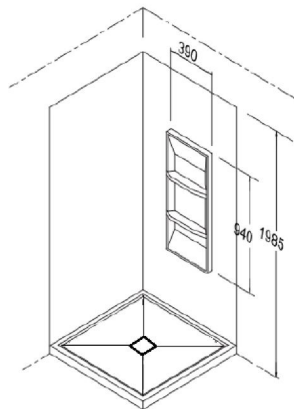

SHOWER SPECIFICATIONS

AMARA 1000 3 WALL SQ - CENTER WASTE

 Alternative Centre Waste Option Available

OPTIONAL EXTRAS

ShowerMaster Glass Shelf 200mm semi round.
7345040200

ShowerMaster Glass Shelf 300mm x 160mm elliptical
7345040201