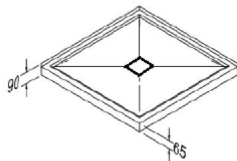

SHOWER SPECIFICATIONS

AMARA 1000 3 WALL SQ - CENTER WASTE

 Alternative Centre Waste Option Available

OPTIONAL EXTRAS

ShowerMaster Glass Shelf 200mm semi round.
7345040200

ShowerMaster Glass Shelf 300mm x 160mm elliptical
7345040201