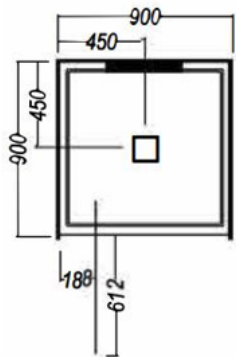

## SHOWER SPECIFICATIONS

AMARA 900 3 WALL SQ - CENTER WASTE

Alternative Centre Waste Option Available

### OPTIONAL EXTRAS

ShowerMaster Glass Shelf 200mm semi round.  
7345040200

ShowerMaster Glass Shelf 300mm x 160mm elliptical  
7345040201

ShowerMaster Glass Footrest  
7345040203