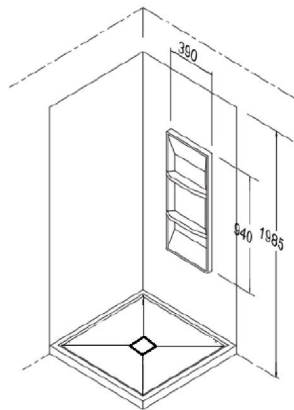

## SHOWER SPECIFICATIONS

AMARA 900 3 WALL SQ - CENTER WASTE

Alternative Centre Waste Option Available

### OPTIONAL EXTRAS

ShowerMaster Glass Shelf 200mm semi round.  
7345040200

ShowerMaster Glass Shelf 300mm x 160mm elliptical  
7345040201

ShowerMaster Glass Footrest  
7345040203