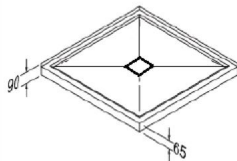

## SHOWER SPECIFICATIONS

AMARA 900 3 WALL SQ - CENTER WASTE

Alternative Centre Waste Option Available

### OPTIONAL EXTRAS

ShowerMaster Glass Shelf 200mm semi round.  
7345040200

ShowerMaster Glass Shelf 300mm x 160mm elliptical  
7345040201

ShowerMaster Glass Footrest  
7345040203