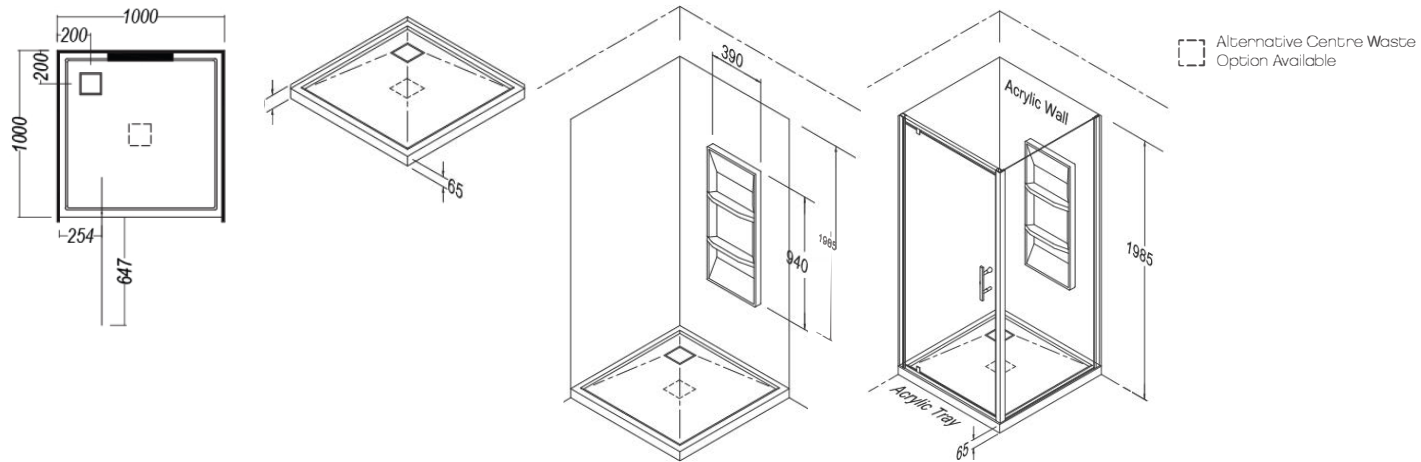

AMARA by athena BATHROOMS

SHOWER SPECIFICATIONS

AMARA 1000 3 WALL SQ - REAR WASTE

OPTIONAL EXTRAS

ShowerMaster Glass Shelf 200mm semi round.
7345040200

ShowerMaster Glass Shelf 300mm x 160mm elliptical
7345040201

ShowerMaster Glass Footrest
7345040203