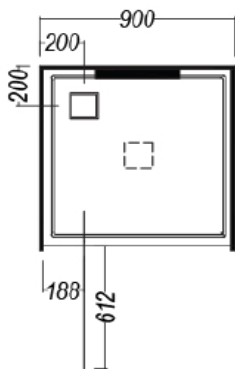

## SHOWER SPECIFICATIONS

AMARA 900 3 WALL SQ - REAR WASTE

Alternative Centre Waste  
Option Available

### OPTIONAL EXTRAS

ShowerMaster Glass  
Shelf 200mm semi round.  
7345040200

ShowerMaster Glass Shelf  
300mm x 160mm elliptical  
7345040201

ShowerMaster  
Glass Footrest  
7345040203