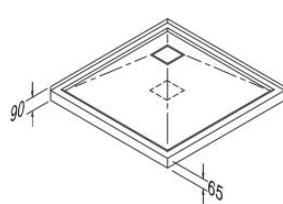

## SHOWER SPECIFICATIONS

AMARA 900 3 WALL SQ - REAR WASTE

Alternative Centre Waste  
Option Available

### OPTIONAL EXTRAS

ShowerMaster Glass  
Shelf 200mm semi round.  
7345040200

ShowerMaster Glass Shelf  
300mm x 160mm elliptical  
7345040201

ShowerMaster  
Glass Footrest  
7345040203