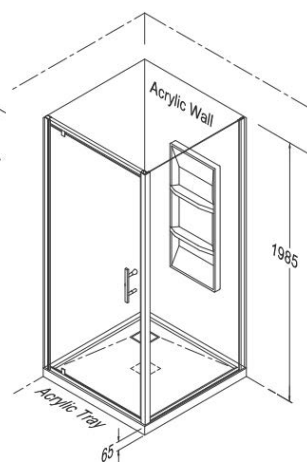

## SHOWER SPECIFICATIONS

AMARA 900 3 WALL SQ - REAR WASTE

Alternative Centre Waste  
Option Available

### OPTIONAL EXTRAS

ShowerMaster Glass  
Shelf 200mm semi round.  
7345040200

ShowerMaster Glass Shelf  
300mm x 160mm elliptical  
7345040201

ShowerMaster  
Glass Footrest  
7345040203