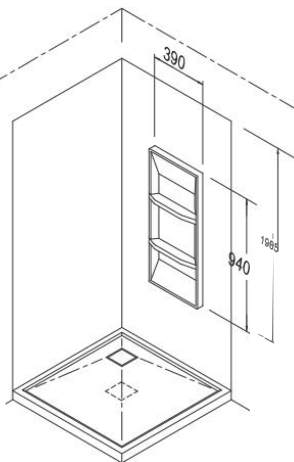

## SHOWER SPECIFICATIONS

AMARA 900 3 WALL SQ - REAR WASTE

Alternative Centre Waste  
Option Available

### OPTIONAL EXTRAS

ShowerMaster Glass  
Shelf 200mm semi round.  
7345040200

ShowerMaster Glass Shelf  
300mm x 160mm elliptical  
7345040201

ShowerMaster  
Glass Footrest  
7345040203