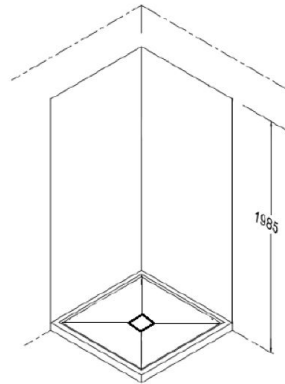

SHOWER SPECIFICATIONS

AMARA 1000 3 WALL TILE - CENTER WASTE

OPTIONAL EXTRAS

ShowerMaster Glass Shelf 200mm semi round.
7345040200

ShowerMaster Glass Shelf 300mm x 160mm elliptical
7345040201

ShowerMaster Glass Footrest
7345040203