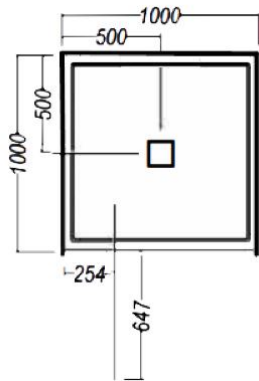

SHOWER SPECIFICATIONS

AMARA 1000 3 WALL TILE - CENTER WASTE

OPTIONAL EXTRAS

ShowerMaster Glass Shelf 200mm semi round.
7345040200

ShowerMaster Glass Shelf 300mm x 160mm elliptical
7345040201

ShowerMaster Glass Footrest
7345040203