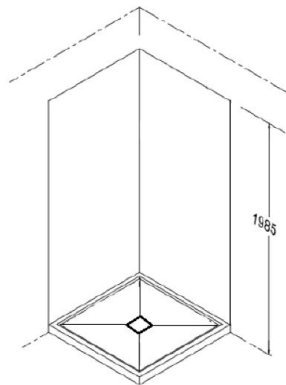

SHOWER SPECIFICATIONS

AMARA 900 3 WALL TILE - CENTER WASTE

OPTIONAL EXTRAS

ShowerMaster Glass Shelf 200mm semi round.
7345040200

ShowerMaster Glass Shelf 300mm x 160mm elliptical
7345040201

ShowerMaster Glass Footrest
7345040203