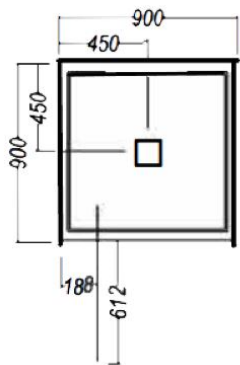

SHOWER SPECIFICATIONS

AMARA 900 3 WALL TILE - CENTER WASTE

OPTIONAL EXTRAS

ShowerMaster Glass Shelf 200mm semi round.
7345040200

ShowerMaster Glass Shelf 300mm x 160mm elliptical
7345040201

ShowerMaster Glass Footrest
7345040203