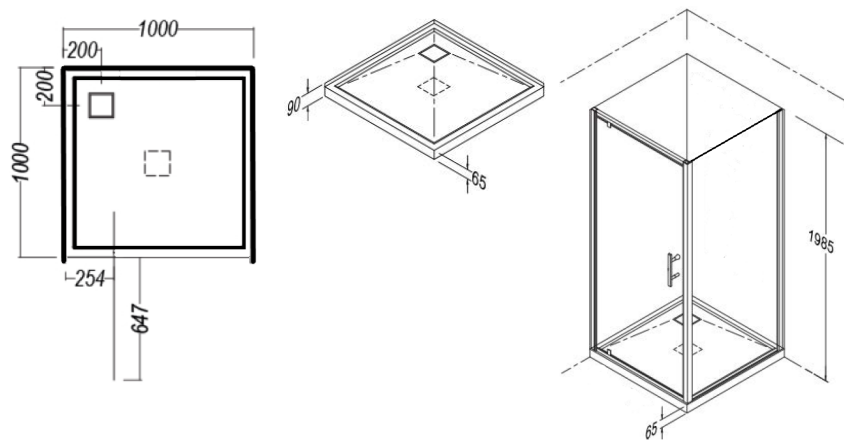

SHOWER SPECIFICATIONS

AMARA 1000 3 WALL TILE - CORNER WASTE

Alternative Centre Waste Option Available

OPTIONAL EXTRAS

ShowerMaster Glass Shelf 200mm semi round.
7345040200

ShowerMaster Glass Shelf 300mm x 160mm elliptical
7345040201

ShowerMaster Glass Footrest
7345040203