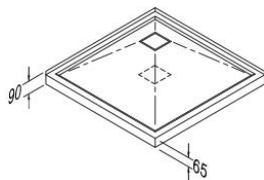

SHOWER SPECIFICATIONS

AMARA 900 3 WALL TILE - CORNER WASTE

 Alternative Centre Waste Option Available

OPTIONAL EXTRAS

ShowerMaster Glass Shelf 200mm semi round.
7345040200

ShowerMaster Glass Shelf 300mm x 160mm elliptical
7345040201