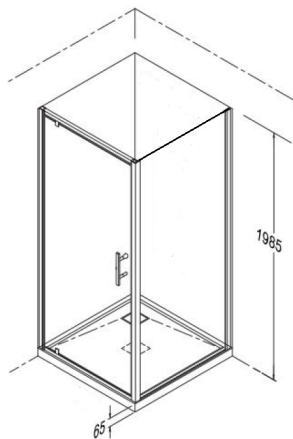

SHOWER SPECIFICATIONS

AMARA 900 3 WALL TILE - CORNER WASTE

 Alternative Centre Waste Option Available

OPTIONAL EXTRAS

ShowerMaster Glass Shelf 200mm semi round.
7345040200

ShowerMaster Glass Shelf 300mm x 160mm elliptical
7345040201

ShowerMaster Glass Footrest
7345040203