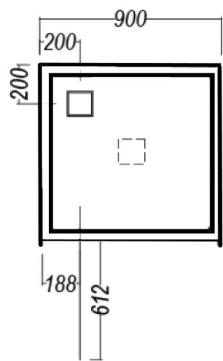

SHOWER SPECIFICATIONS

AMARA 900 3 WALL TILE - CORNER WASTE

 Alternative Centre Waste Option Available

OPTIONAL EXTRAS

ShowerMaster Glass Shelf 200mm semi round.
7345040200

ShowerMaster Glass Shelf 300mm x 160mm elliptical
7345040201

ShowerMaster Glass Footrest
7345040203