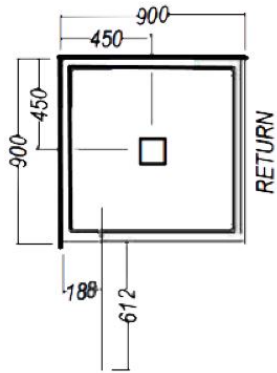

SHOWER SPECIFICATIONS

AMARA 900 2 WALL TILE - CENTER WASTE

OPTIONAL EXTRAS

ShowerMaster Glass Shelf 200mm semi round.
7345040200

ShowerMaster Glass Shelf 300mm x 160mm elliptical
7345040201

ShowerMaster Glass Footrest
7345040203