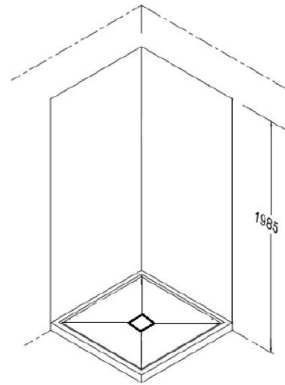

SHOWER SPECIFICATIONS

AMARA 900 2 WALL TILE - CENTER WASTE

OPTIONAL EXTRAS

ShowerMaster Glass Shelf 200mm semi round.
7345040200

ShowerMaster Glass Shelf 300mm x 160mm elliptical
7345040201

ShowerMaster Glass Footrest
7345040203