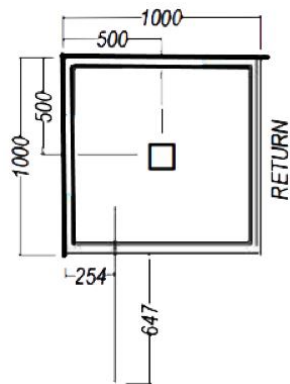

## SHOWER SPECIFICATIONS

AMARA 1000 2 WALL FLAT WALL - CENTER WASTE

### OPTIONAL EXTRAS

ShowerMaster Glass Shelf 200mm semi round.  
7345040200

ShowerMaster Glass Shelf 300mm x 160mm elliptical  
7345040201

ShowerMaster Glass Footrest  
7345040203