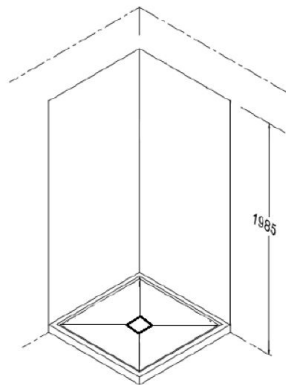

## SHOWER SPECIFICATIONS

AMARA 1000 2 WALL FLAT WALL - CENTER WASTE

### OPTIONAL EXTRAS

ShowerMaster Glass Shelf 200mm semi round.  
7345040200

ShowerMaster Glass Shelf 300mm x 160mm elliptical  
7345040201

ShowerMaster Glass Footrest  
7345040203