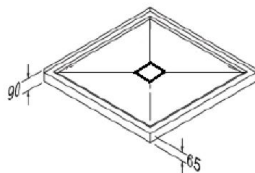

## SHOWER SPECIFICATIONS

AMARA 1000 2 WALL FLAT WALL - CENTER WASTE

### OPTIONAL EXTRAS

ShowerMaster Glass Shelf 200mm semi round.  
7345040200

ShowerMaster Glass Shelf 300mm x 160mm elliptical  
7345040201

ShowerMaster Glass Footrest  
7345040203