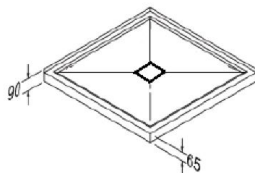

SHOWER SPECIFICATIONS

AMARA 900 2 WALL FLAT WALL - CENTER WASTE

OPTIONAL EXTRAS

ShowerMaster Glass Shelf 200mm semi round.
7345040200

ShowerMaster Glass Shelf 300mm x 160mm elliptical
7345040201

ShowerMaster Glass Footrest
7345040203