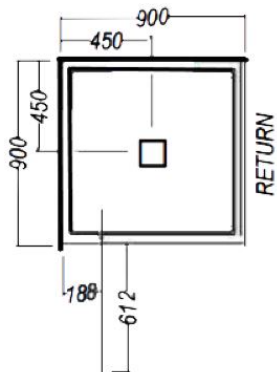

SHOWER SPECIFICATIONS

AMARA 900 2 WALL FLAT WALL - CENTER WASTE

OPTIONAL EXTRAS

ShowerMaster Glass Shelf 200mm semi round.
7345040200

ShowerMaster Glass Shelf 300mm x 160mm elliptical
7345040201

ShowerMaster Glass Footrest
7345040203