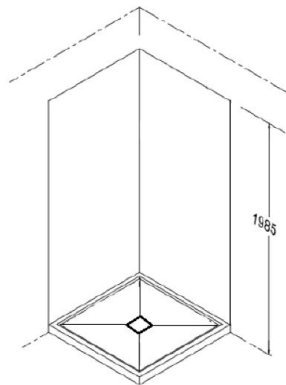

SHOWER SPECIFICATIONS

AMARA 900 2 WALL FLAT WALL - CENTER WASTE

OPTIONAL EXTRAS

ShowerMaster Glass Shelf 200mm semi round.
7345040200

ShowerMaster Glass Shelf 300mm x 160mm elliptical
7345040201

ShowerMaster Glass Footrest
7345040203