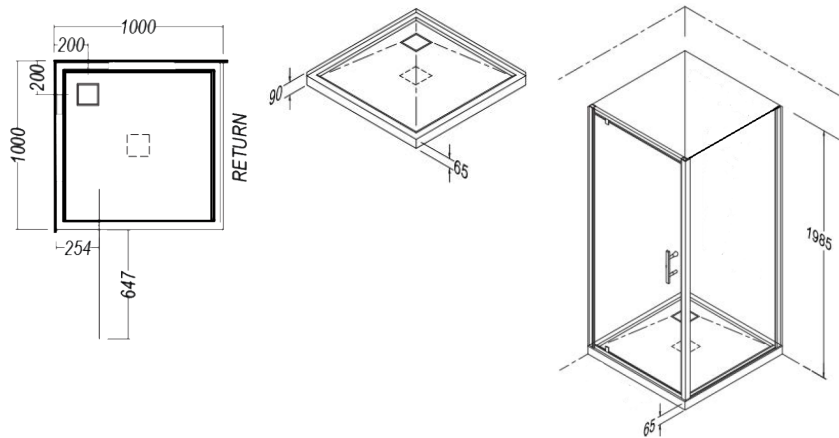

SHOWER SPECIFICATIONS

AMARA 1000 2 WALL FLAT WALL - CORNER WASTE

 Alternative Centre Waste Option Available

OPTIONAL EXTRAS

ShowerMaster Glass Shelf
200mm semi round
7345040200

ShowerMaster Glass Shelf
300mm x 160mm elliptical
7345040201

ShowerMaster Glass Footrest
7345040203