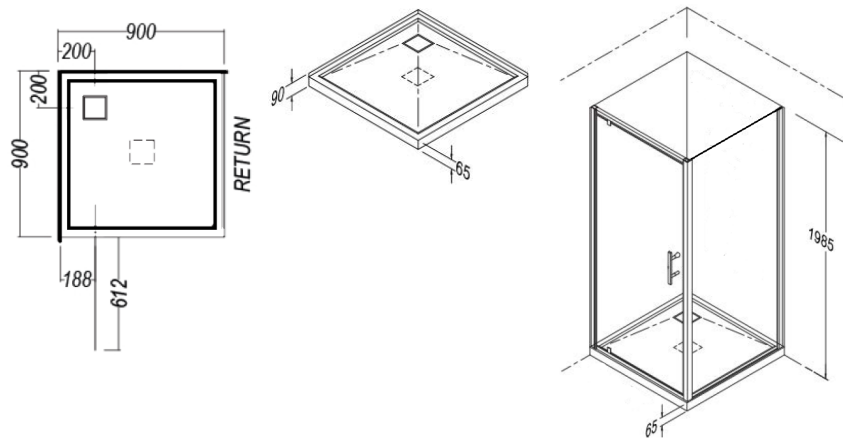

SHOWER SPECIFICATIONS

AMARA 900 2 WALL FLAT WALL - CORNER WASTE

 Alternative Centre Waste Option Available

OPTIONAL EXTRAS

ShowerMaster Glass Shelf 200mm semi round.
7345040200

ShowerMaster Glass Shelf 300mm x 160mm elliptical
7345040201

ShowerMaster Glass Footrest
7345040203