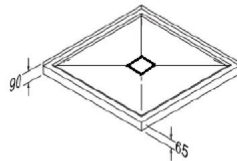

SHOWER SPECIFICATIONS

AMARA 1000 2 WALL MOULDED SQ - CENTER WASTE

 Alternative Centre Waste Option Available

 Alternative Moulded Soap Recess Position Options

OPTIONAL EXTRAS

ShowerMaster Glass Shelf 200mm semi round.
7345040200

ShowerMaster Glass Shelf 300mm x 160mm elliptical
7345040201

ShowerMaster Glass Footrest
7345040203