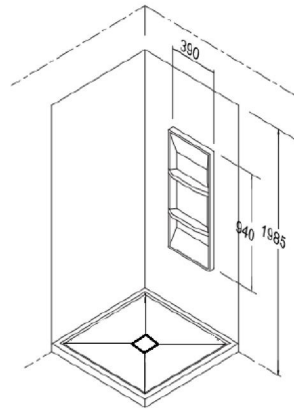

SHOWER SPECIFICATIONS

AMARA 1000 2 WALL MOULDED SQ - CENTER WASTE

 Alternative Centre Waste Option Available

 Alternative Moulded Soap Recess Position Options

OPTIONAL EXTRAS

ShowerMaster Glass Shelf 200mm semi round.
7345040200

ShowerMaster Glass Shelf 300mm x 160mm elliptical
7345040201

ShowerMaster Glass Footrest
7345040203