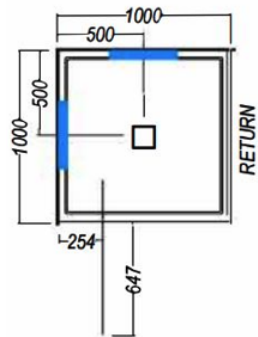

SHOWER SPECIFICATIONS

AMARA 1000 2 WALL MOULDED SQ - CENTER WASTE

 Alternative Centre Waste Option Available

 Alternative Moulded Soap Recess Position Options

OPTIONAL EXTRAS

ShowerMaster Glass Shelf 200mm semi round.
7345040200

ShowerMaster Glass Shelf 300mm x 160mm elliptical
7345040201

ShowerMaster Glass Footrest
7345040203