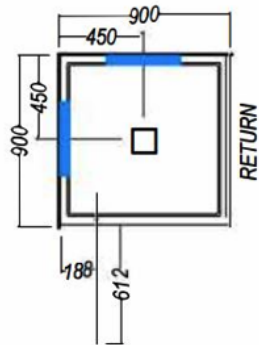

SHOWER SPECIFICATIONS

AMARA 900 2 WALL MQUILDED SQ - CENTER WASTE

 Alternative Centre Waste Option Available

 Alternative Moulded Soap Recess Position Options

OPTIONAL EXTRAS

ShowerMaster Glass Shelf 200mm semi round.
7345040200

ShowerMaster Glass Shelf 300mm x 160mm elliptical
7345040201

ShowerMaster Glass Footrest
7345040203