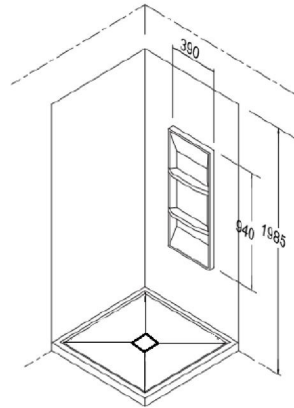

SHOWER SPECIFICATIONS

AMARA 900 2 WALL MQUILDED SQ - CENTER WASTE

 Alternative Centre Waste Option Available

 Alternative Moulded Soap Recess Position Options

OPTIONAL EXTRAS

ShowerMaster Glass Shelf 200mm semi round.
7345040200

ShowerMaster Glass Shelf 300mm x 160mm elliptical
7345040201

ShowerMaster Glass Footrest
7345040203