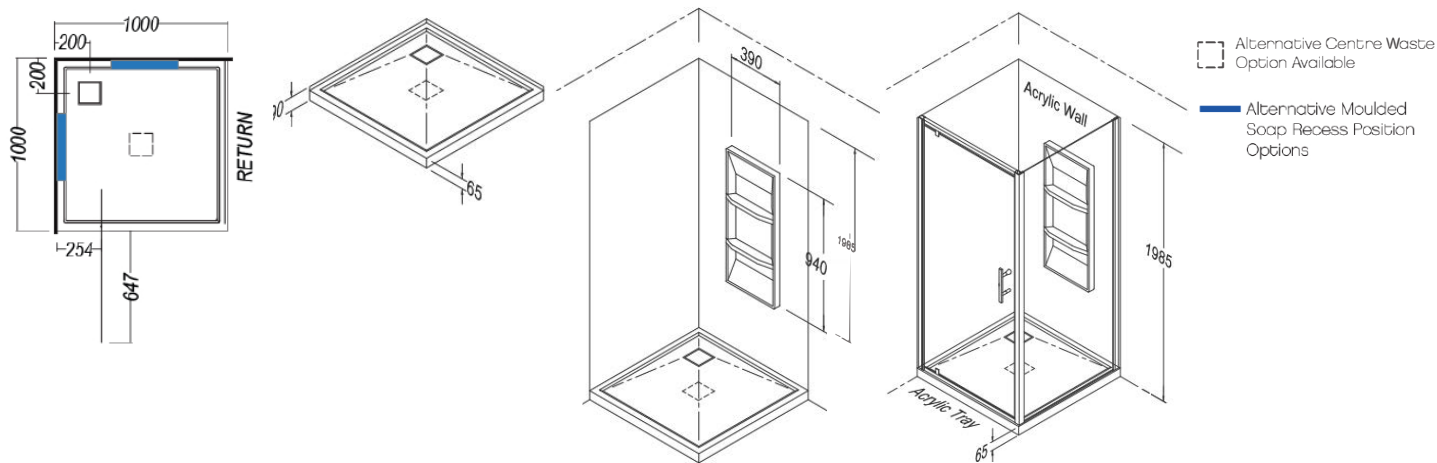

## SHOWER SPECIFICATIONS

AMARA 1000 2 WALL SQ - REAR WASTE

### OPTIONAL EXTRAS

ShowerMaster Glass Shelf  
200mm semi round.  
7345040200

ShowerMaster Glass Shelf  
300mm x 160mm elliptical  
7345040201

ShowerMaster Glass Footrest  
7345040203