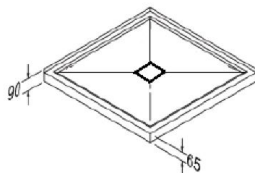

SHOWER SPECIFICATIONS

AMARA 1000 2 WALL TILE - CENTER WASTE

OPTIONAL EXTRAS

ShowerMaster Glass Shelf 200mm semi round.
7345040200

ShowerMaster Glass Shelf 300mm x 160mm elliptical
7345040201

ShowerMaster Glass Footrest
7345040203