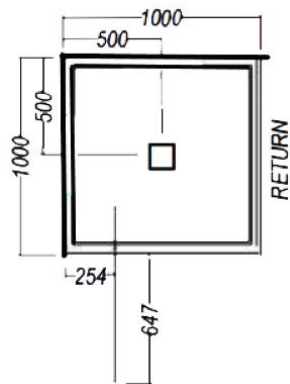

SHOWER SPECIFICATIONS

AMARA 1000 2 WALL TILE - CENTER WASTE

OPTIONAL EXTRAS

ShowerMaster Glass Shelf 200mm semi round.
7345040200

ShowerMaster Glass Shelf 300mm x 160mm elliptical
7345040201

ShowerMaster Glass Footrest
7345040203