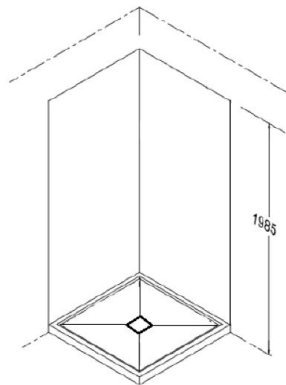

SHOWER SPECIFICATIONS

AMARA 1000 2 WALL TILE - CENTER WASTE

OPTIONAL EXTRAS

ShowerMaster Glass Shelf 200mm semi round.
7345040200

ShowerMaster Glass Shelf 300mm x 160mm elliptical
7345040201

ShowerMaster Glass Footrest
7345040203