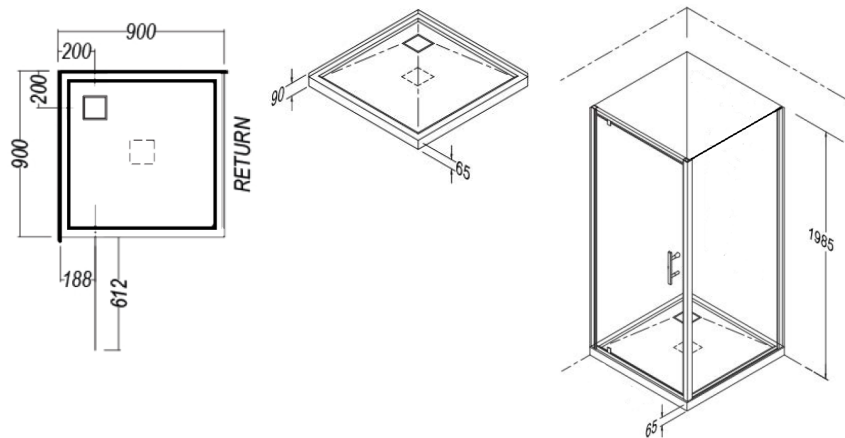

SHOWER SPECIFICATIONS

AMARA 900 2 WALL TILE SQ - CORNER WASTE

 Alternative Centre Waste Option Available

OPTIONAL EXTRAS

ShowerMaster Glass Shelf 200mm semi round.
7345040200

ShowerMaster Glass Shelf 300mm x 160mm elliptical
7345040201

ShowerMaster Glass Footrest
7345040203