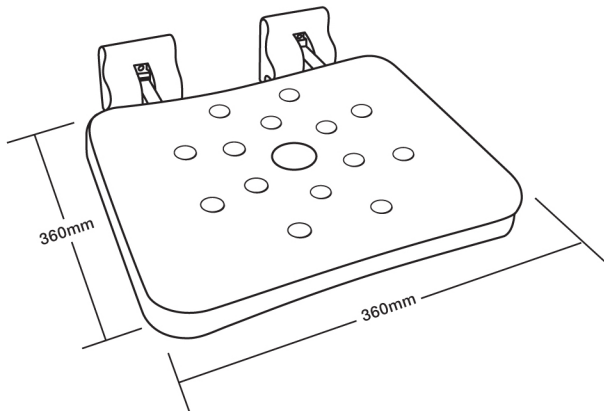

# COMPACT SHOWER SEAT

CODE: SSF360

MEASUREMENTS SUBJECT TO MANUFACTURING TOLERANCE