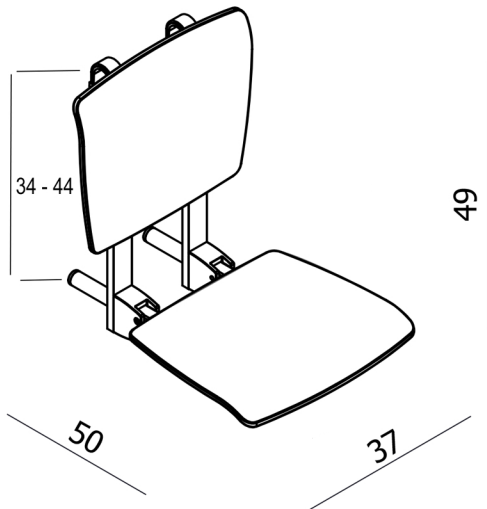

HANGING SHOWER SEAT

CODE: SSFH370

MEASUREMENTS SUBJECT TO MANUFACTURING TOLERANCE