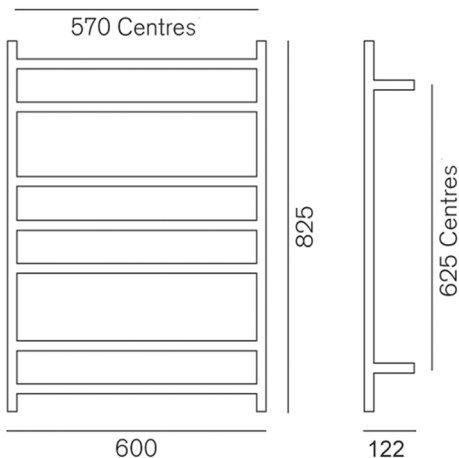

GENESIS 825 TOWEL WARMER

825x600x122

WG825/N/B/BN/GM/BB/BC

MEASUREMENTS SUBJECT TO MANUFACTURING TOLERANCE